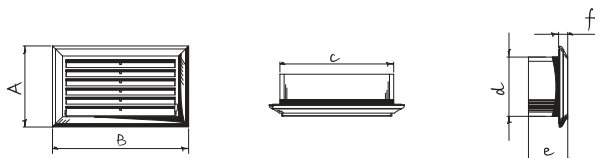

Decor 81x136
Decor 86x230

■ **Use** _____

- Supply and exhaust ventilation grille

■ **Application:** _____

- Residential premises
- Flats, cottages
- Offices
- Utility spaces
- Trade premises
- Restaurants
- Job sites
- Health care facilities
- Child care facilities

■ **Features:** _____

- Wall or ceiling mounting
- Easy maintenance
- For connection to rectangular air ducts
- Temperature- and UV-resistant plastic with antistatic effect

■ **Modifications:** _____

- Manual adjustment of air pass (R)

■ **Overall and mounting dimensions** _____

Type	Dimensions, mm					
	A	B	c	d	e	f
Decor 81x136	81	136	114	59	42	12
Decor 81x136R	81	136	114	59	42	12
Decor 86x230	86	230	208	64	42	12
Decor 86x230R	86	230	208	64	42	12