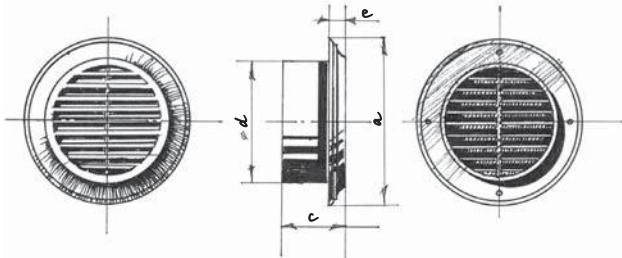

### Use

- Supply and exhaust ventilation grille

### Overall and mounting dimensions

Type	Dimensions, mm				Air pass, m <sup>2</sup>
	a	c	d	e	
Decor 80s	123	42	80	14	0,0033
Decor 100s	140	42	100	14	0,0048
Decor 125s	165	42	125	14	0,0073
Decor 150s	188	42	150	14	0,0106