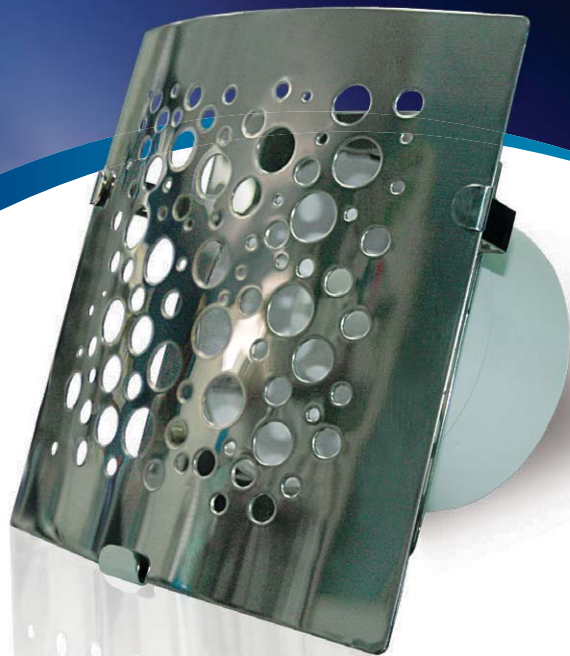

# Art 100 125 DESIGN FANS 150

**5**  
YEARS  
WARRANTY

- New DESIGN fans of BLAUBERG ART
- Front grille made of stainless steel

■ Modifications of front grille: \_\_\_\_\_

■ Specifications: \_\_\_\_\_

Type	Air flow capacity, m <sup>3</sup> /h	Max air pressure, Pa	Power, W	Current, A	Noise level, dB(A)	r.p.m.
Art 100	105	37	14	0,085	37	2300
Art 125	185	57	16	0,1	38	2400
Art 150	298	90	24	0,13	40	2400

# Lux 100 125 150 DESIGN FANS

**5**  
YEARS  
WARRANTY

**2W**

- New DESIGN fans of BLAUBERG LUX
  - In-built LED lamp (2W)
  - Front grille made of stainless steel
- Modifications of front grille: \_\_\_\_\_