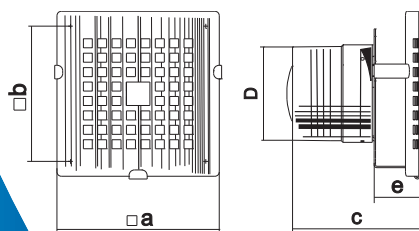

# Art 100 125 DESIGN FANS 150

**5**  
YEARS  
WARRANTY

- New DESIGN fans of BLAUBERG ART
- Front grille made of stainless steel

■ Modifications of front grille: \_\_\_\_\_

■ Specifications: \_\_\_\_\_

Type	Air flow capacity, m <sup>3</sup> /h	Max air pressure, Pa	Power, W	Current, A	Noise level, dB(A)	r.p.m.
Art 100	105	37	14	0,085	37	2300
Art 125	185	57	16	0,1	38	2400
Art 150	298	90	24	0,13	40	2400

■ Dimensions: \_\_\_\_\_

Type	a	b	c	D	e
Art 100	180	120	142	100	49
Art 125	204	140	147	125	55
Art 150	230	165	155	150	53

■ Dimensions: \_\_\_\_\_

Type	a	b	c	D	e
Lux 100	180	120	143	100	49
Lux 125	204	140	152	125	55
Lux 150	230	165	169	150	53