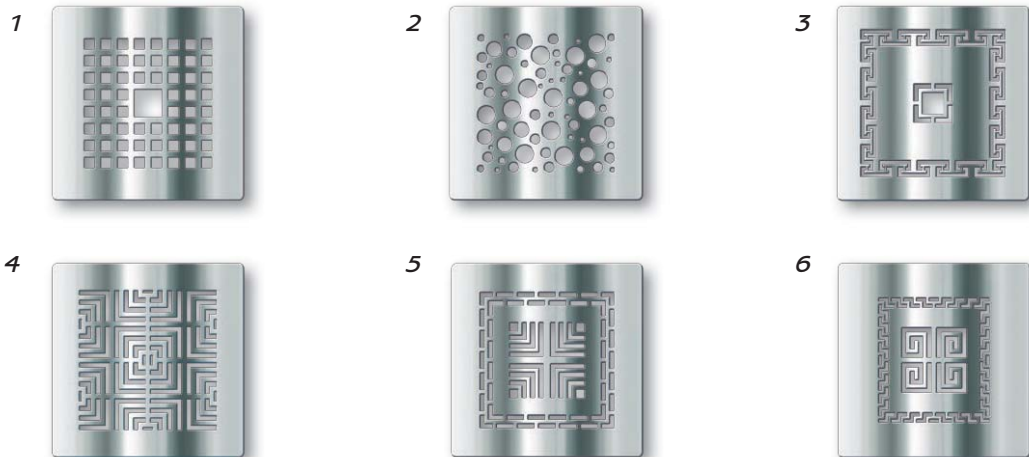

# Art 100 125 DESIGN FANS 150

**5**  
YEARS  
WARRANTY

- New DESIGN fans of BLAUBERG ART
- Front grille made of stainless steel

■ Modifications of front grille: \_\_\_\_\_

■ Specifications: \_\_\_\_\_

Type	Air flow capacity, m <sup>3</sup> /h	Max air pressure, Pa	Power, W	Current, A	Noise level, dB(A)	r.p.m.
Art 100	105	37	14	0,085	37	2300
Art 125	185	57	16	0,1	38	2400
Art 150	298	90	24	0,13	40	2400

■ Dimensions: \_\_\_\_\_

Type	a	b	c	D	e
Art 100	180	120	142	100	49
Art 125	204	140	147	125	55
Art 150	230	165	155	150	53

■ Dimensions: \_\_\_\_\_

Type	a	b	c	D	e
Lux 100	180	120	143	100	49
Lux 125	204	140	152	125	55
Lux 150	230	165	169	150	53